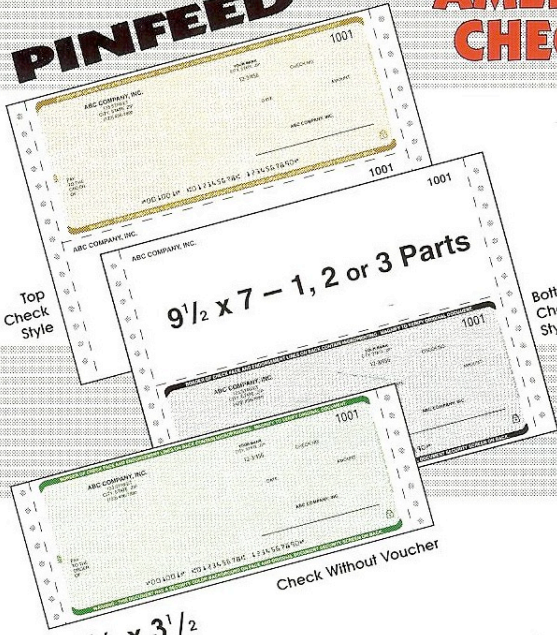

- ✓ Enticing prices. You can save up to 50% on every software compatible business check order.
- ✓ Superfast service
- ✓ Your logo printed without extra charge
  - Black and white, actual size art
- ✓ Security background color choices
- ✓ Guaranteed software compatible checks

**PINFEED**

**AMERICA'S BEST CHECK VALUE !**

**100% SATISFACTION GUARANTEED !**

9 1/2 x 3 1/2  
1 or 2 Parts

Compatible Double Window Envelope

ALSO AVAILABLE: