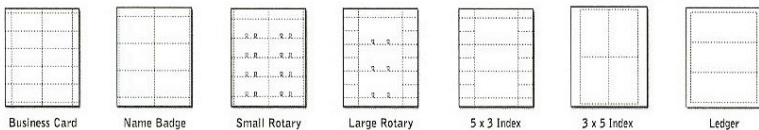

Office Cards

All Sheeted Card Products are sold in 100 & 250 shts/ctn.

**Call Today For More Information
Or To Place An Order!**