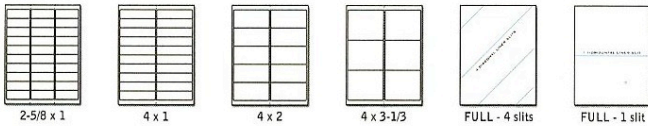

Sheeted Products

Mailing Labels

Most Popular Layouts

LABEL SIZE	PACKAGING - SHTS/CTN				FLUOR.	REMOVE.	FROSTY CLEAR	GLOSSY CLEAR	PHOTO GLOSS	POLY.
	1,500	1,000	250	100						
2-5/8 x 1	●	●	●	●	●	●	●	●	●	
4 x 1	●	●	●	●	●	●				
4 x 2	●	●	●	●	●	●				
4 x 3-1/2	●	●	●	●	●	●				●
FULL - 4			●	●	●					
FULL - 1			●	●			●