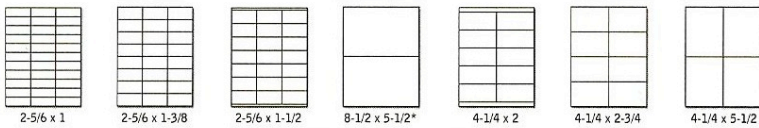

Butt-Cut Square Corner Mailing Labels

All Square Mailing Labels are White Matte Permanent, Sold in 100 & 250 shts/ctn.*