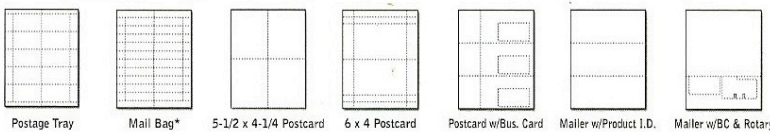

Sheeted Products

Mailing Labels

Most Popular Layouts

LABEL SIZE	PACKAGING - SHTS/CTN				FLUOR.	REMOVE.	FROSTY CLEAR	GLOSSY CLEAR	PHOTO GLOSS	POLY.
	1,500	1,000	250	100						
2-5/8 x 1	●	●	●	●	●	●	●	●	●	
4 x 1	●	●	●	●	●	●				
4 x 2	●	●	●	●	●	●				
4 x 3-1/2	●	●	●	●	●	●				●
FULL - 4			●	●	●					
FULL - 1			●	●			●			

Shipping and Carton Labels

All Shipping and Carton Labels are White Matte Permanent, Sold in 100 & 250 shts/ctn.*

*3-1/2 x 5 ONLY available in 100 shts/ctn.

Unique Size Mailing Labels

All Unique Size Mailing Labels are White Matte Permanent, Sold in 100 & 250 shts/ctn.*

*1-3/4 x 1/2 ALSO available in 1,000 shts/ctn.

Butt-Cut Square Corner Mailing Labels

All Square Mailing Labels are White Matte Permanent, Sold in 100 & 250 shts/ctn.*

Frosty Clear Labels - LASER ONLY

All Frosty Clear Square Corner Mailing Labels are Permanent Adhesive, Sold in 100 shts/ctn.

Special Use Labels

Office Labels

Pricing Labels

Circular Labels

All Special Use Labels are Permanent Adhesive, Sold in 100 & 250 shts/ctn.*

Sheeted Card Products

Mailing Cards

Special Use Cards

Refill Pack:
100 Refill Sheets (800 tickets)

Office Cards

All Sheeted Card Products are sold in 100 & 250 shts/ctn.

**Call Today For More Information
Or To Place An Order!**