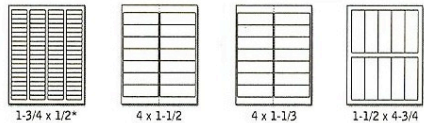

All Unique Size Mailing Labels are White Matte Permanent, Sold in 100 & 250 shts/ctn.*

*1-3/4 x 1/2 ALSO available in 1,000 shts/ctn.