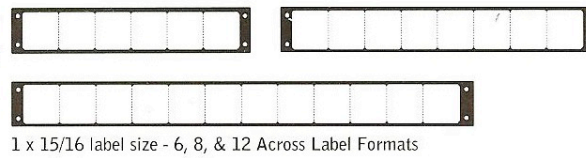

Continuous Pinfeed

Standard Format Labels

Special Application Labels

Transcription

Price Marking

File Folder

Tape Reel Labels - Latex Removable Adhesive

Audio Cassette

Wafer Tab Seals

Continuous Pinfeed Cards

Rolodex Style Cards

Tab Cards

We also carry a variety of Mail Bag and Tray Tag Cards.

**Call Today For More Information
Or To Place An Order!**