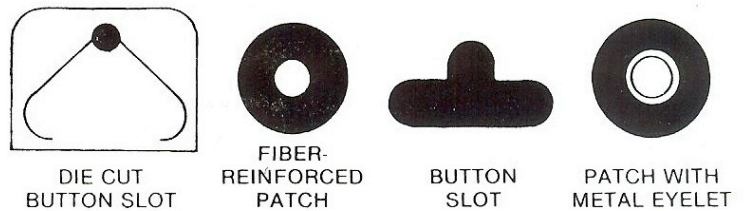

TAG ORDERING INFORMATION

STANDARD TAG SIZES

ATTACHMENTS/FASTENERS

EYELETS / PATCHES / PUNCHES

OTHER TAG STYLES

NUMBERS

1234
(1/8")

1234
(2/16")

1234
(1/4")

1234
(1/8")

1234
1"

STOCK COLORS

LIGHT BLUE	GREY	WHITE
DARK GREEN	BROWN	YELLOW
LIGHT GREEN	SALMON	RED
ORANGE	IVORY	PINK
BUFF	LILAC	DARK BLUE

FLUORESCENT STOCK COLORS
 ORANGE RED
 CHARTREUSE BRIGHT GREEN
 PINK